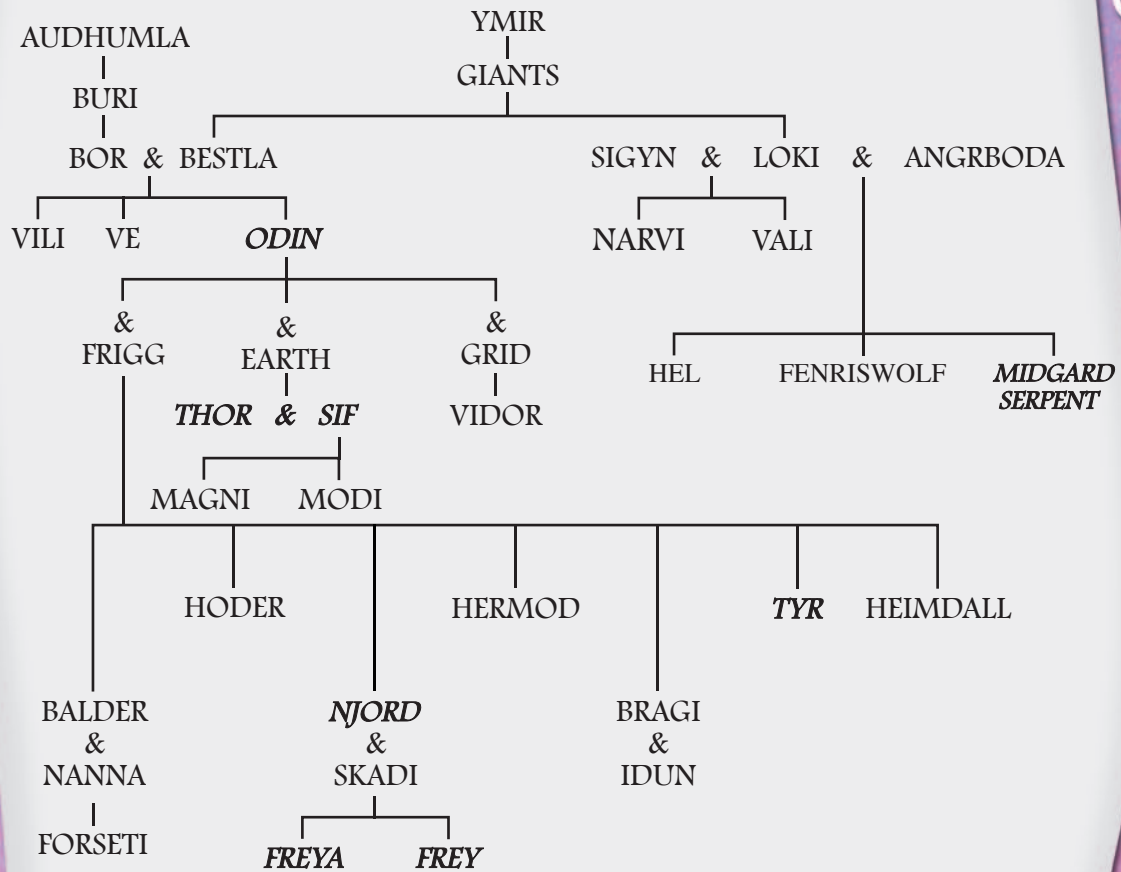

HOW TO TRAIN YOUR DRAGON

3D

Viking's Family Tree

HOW TO TRAIN YOUR **DRAGON** 3D

Viking's Family Tree

Odin

Odin was the chief god in the Norse mythology, and the father of Thor, Balder, Hoder, Tyr, Bragi, Heimdall, Ull, Vidar, Hermod and Vali. His wives were Fjorgyn, Frigga and Rind. He had a bad habit to roam around Midgard in human disguise seducing and impregnating women. This is why many mortals were able to trace their ancestry back to him.

Thor

Thor was the son of Odin and Fjorgyn. He was the god of thunder, the sky, fertility and the law. Armed with his strengthgiving items, a belt and the hammer Mjöltnir, he had a simple way of righting wrongs: he more or less killed everything that moved. The other gods -mostly Loki- occasionally took advantage of Thor's simplicity.

Loki

Loki can be called the 'wizard of lies' and is in many ways the most interesting god in Asgard. Loki was related to Odin, but their relationship was rather strange. He came to Asgard either as of right or because Odin and he entered into a blood-brotherhood.

Frey

Frey was a fertility god of the the Vanir race. He was the son of Njord and came to Asgard as a hostage along with his father and sister Freya.

Freya

Freya was the goddess of sex and later also war and death. She married the god Od, who deserted her. After being abandoned she divided her time between mourning his absence and being promiscuous.